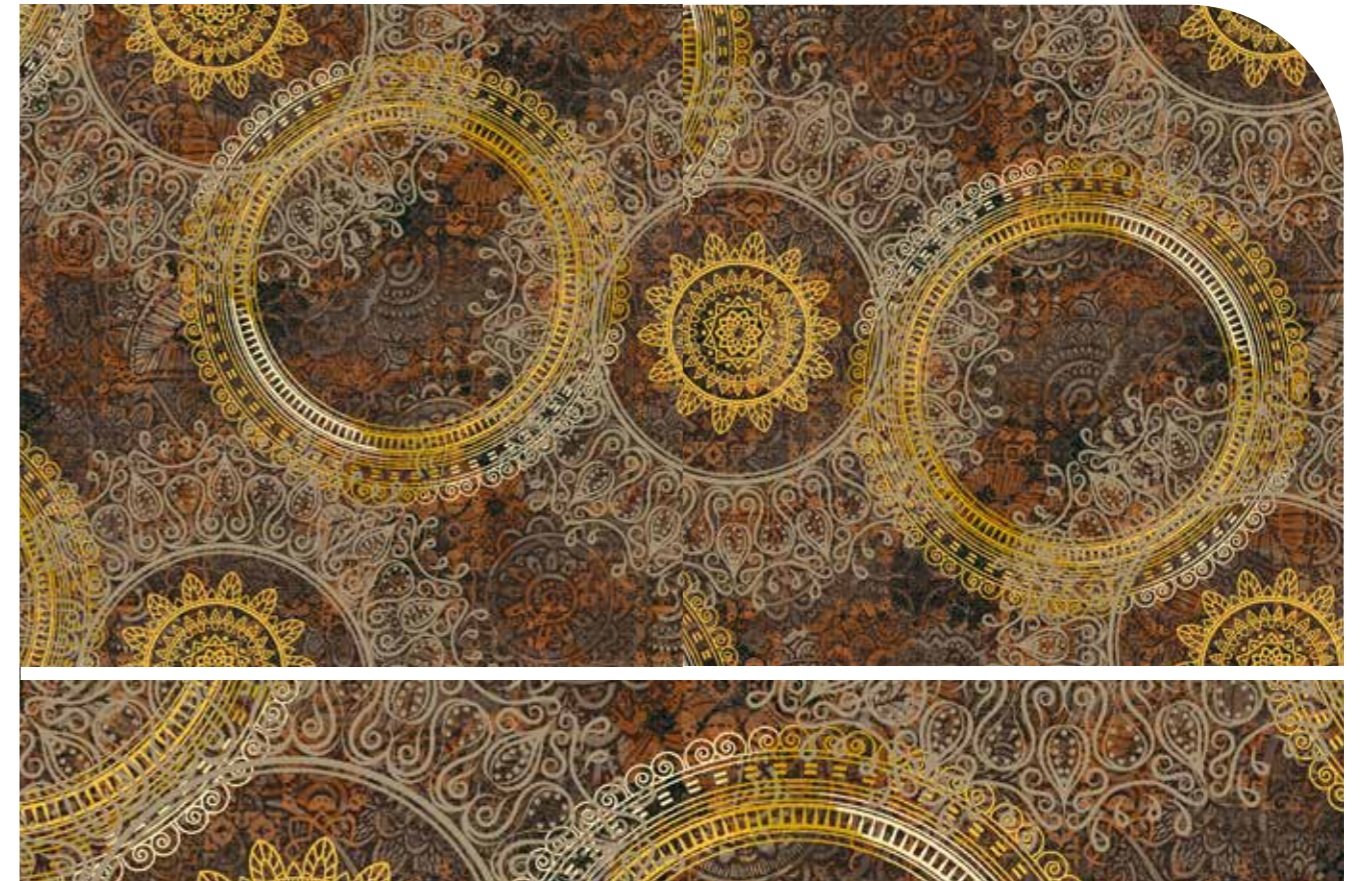

WA9158-004

WA9158-003

WA9158-005

RANI BAGH

Rani Bagh evokes the beauty of royal gardens with its floral motifs and lush colour palette. This design features deep jewel tones and shimmering details that reflect the splendour of regal landscapes. It brings a touch of nature's elegance into your home.