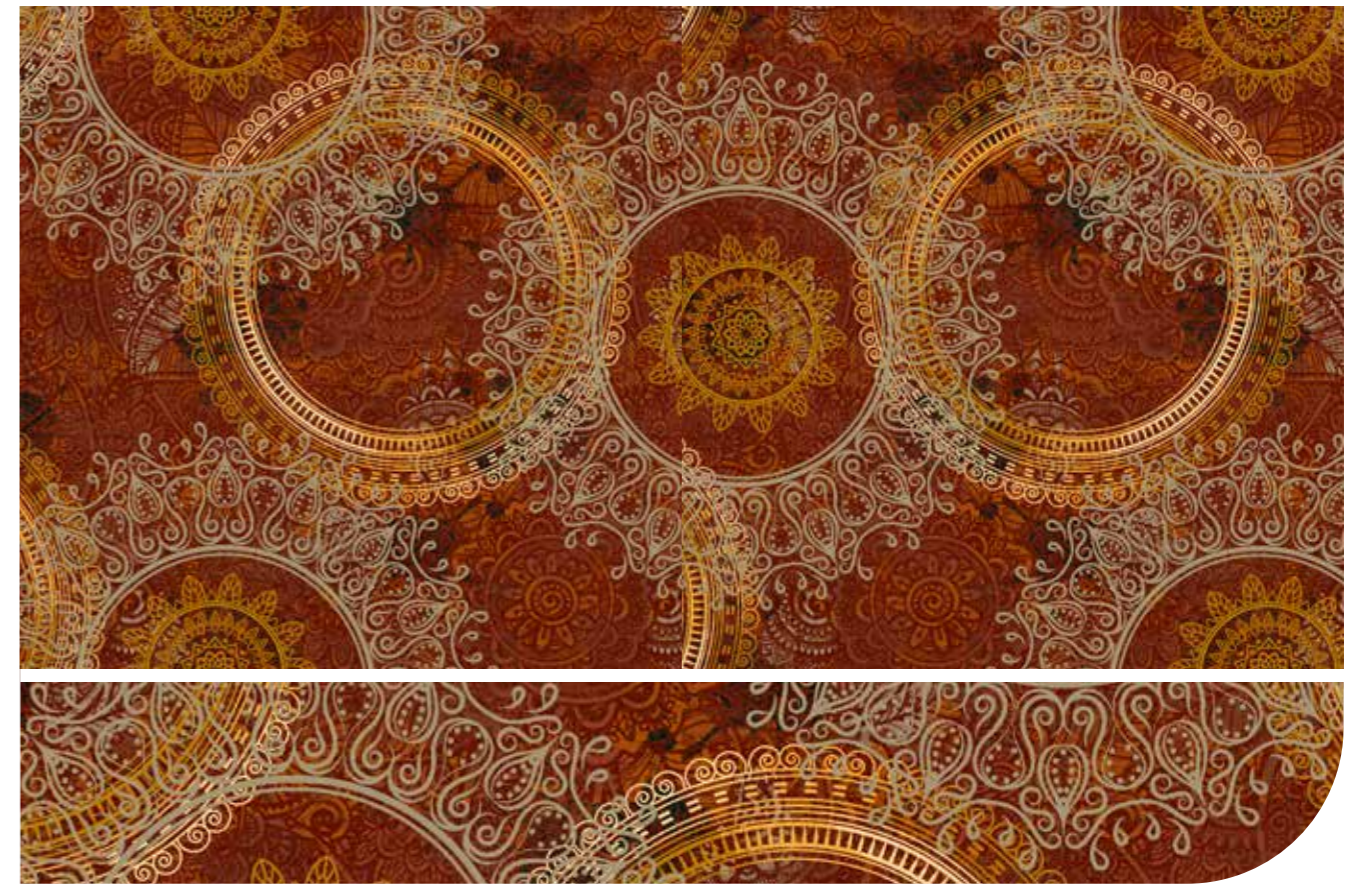

WA9158-004

WA9158-003

WA9158-005

RANI BAGH

Rani Bagh evokes the beauty of royal gardens with its floral motifs and lush colour palette. This design features deep jewel tones and shimmering details that reflect the splendour of regal landscapes. It brings a touch of nature's elegance into your home.